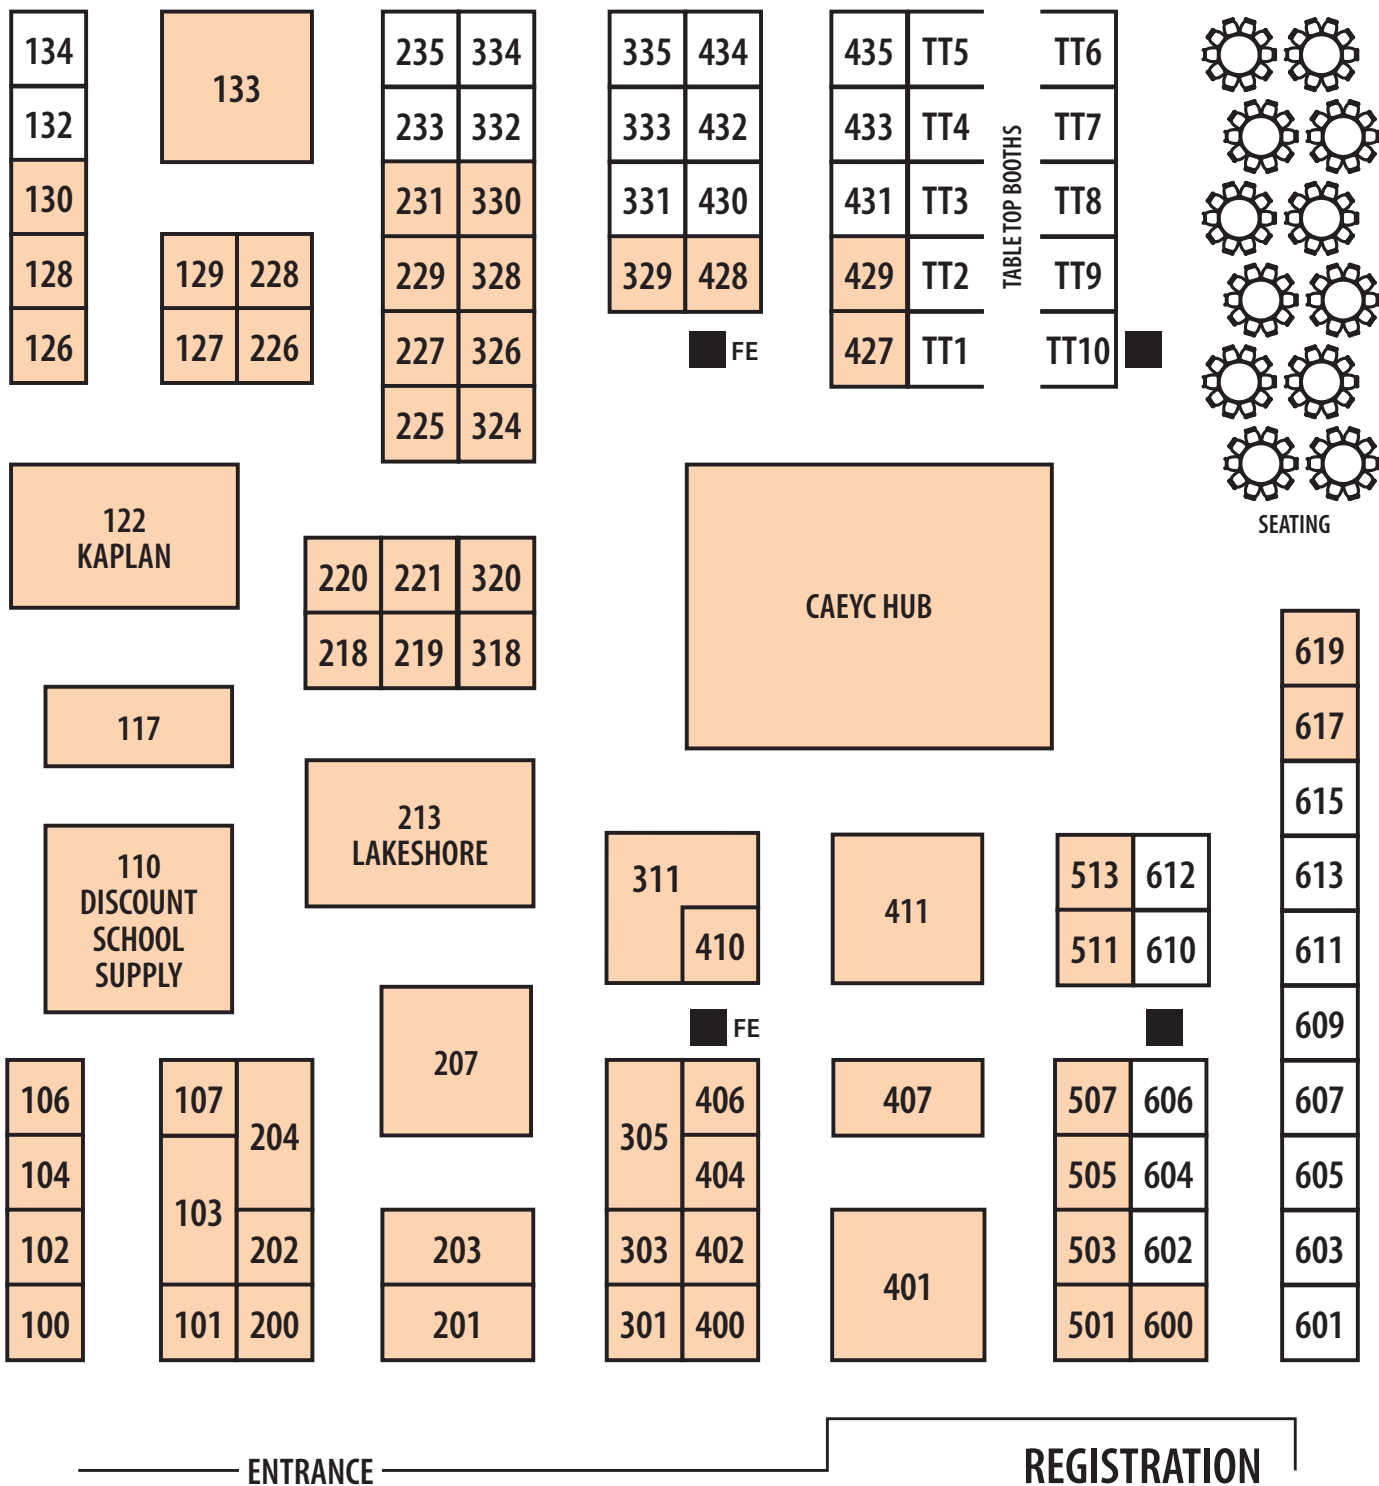

Exhibit Hall Floor Plan

*Cartload move-in/
move-out service at
no extra cost*

*Dedicated
Expo Hall Hours
(Friday AND Saturday)*

*\$100 savings on
the Show Special
furniture package*

■ = SOLD as of 4/3/18