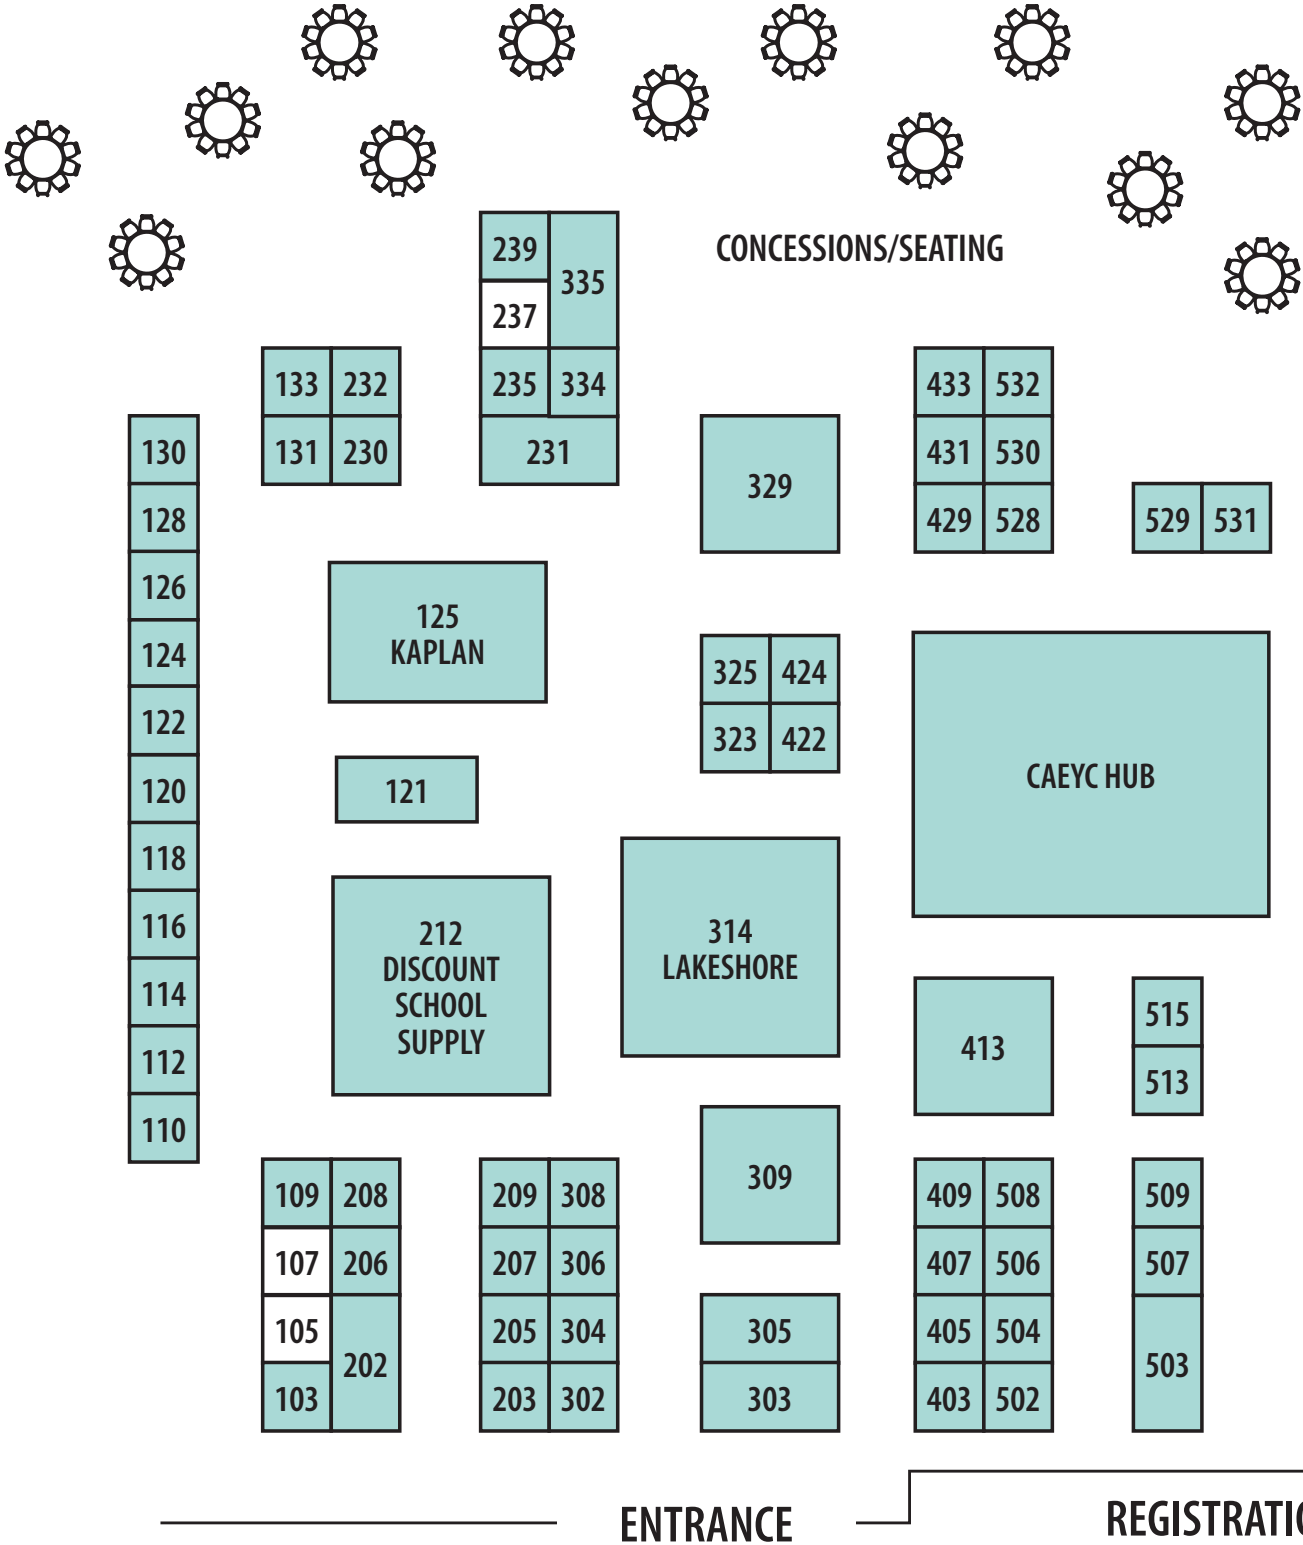

Exhibit Hall Floor Plan

*Cartload move-in/
move-out service at
no extra cost*

*Dedicated
Expo Hall Hours
(Friday AND Saturday)*

*\$100 savings on
the Show Special
furniture package*

= SOLD as of 2/27/17